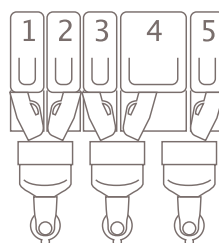

SPECIFIKACE

Napájení

230Vac – 50Hz

Všechny elektrické komponenty stroje jsou napájeny 24Vdc kromě tělěs bojleru, čerpadla a ventilátoru, které jsou napájeny 230Vac

Příkon

- 1,8 kW espresso verze s jedním bojlerem
- 2,25 kW instantní verze

Připojení vody

Připojka = 3/4"

Tlak vody = 0.5–6.5 bar

Technologie

- Verze ES s tradiční presovací jednotkou
- Verze ESV s variabilní presovací jednotkou od 7 do 14 g. Možnost přípravy dvou šálek kávy

Vlastnosti

- Výborná konfigurační flexibilita
- Mixéry jsou navrženy pro snadnou údržbu
- Nádoba na odpadní vodu o objemu dvou litrů s viditelnou signalizací naplnění
- Kapacita nádoby na odpadní sedlinu je 40 porcí
- Dostupný s vhozem mincí, nebo ve verzi FREE VEND

Platební systém

- Kompatibilní se všemi na trhu nabízenými platebními systémy

Příslušenství

- Kryt vhozu mincí
- Vlastní nádoba na vodu
- Čtyř litrová lednice pro čerstvé mléko
- Černý podstavec

Životní prostředí

- LED podsvícení
- V souladu s ROHS a WEEE

TALIA MODELS	1ES-3 SB MW EASY STD	1ES-3 SB MW T7 STD	1ES-3 DB MW EASY FV	1ESV-3 SB MW EASY STD	1ESV-3 SB MW T7 STD	IN-5 SB MW EASY STD
VERSION	coffee beans	coffee beans	coffee beans	coffee beans	coffee beans	instant coffee
USER INTERFACE	EASY	TOUCH 7"	EASY	EASY	TOUCH 7"	EASY
TRADITIONAL ESPRESSO COFFEE GROUP (ES)	ES	ES	ES	-	-	-
COFFEE UNIT WITH VARIABLE CHAMBER (ESV) GROUP	-	-	-	ESV	ESV	-
COFFEE BEAN HOPPER	1	1	1	1	1	-
BOILERS	1	1	2	1	1	1
INSTANT PRODUCTS CANISTERS	3	3	3	3	3	5
COIN INTRODUCTION	STD	STD	FREE VEND	STD	STD	STD
WATER SUPPLY	mains water	mains water	mains water	mains water	mains water	mains water
DIMENSIONS MM	650H (720 with external coffee beans hopper) x 395W x 576D / WEIGHT 31.5 KG					

1. Zrnková káva | 2. Čokoláda | 3. Mléko | 4. Instant

1. Cukr | 2. Káva | 3. Čokoláda | 4. Mléko | 5. Čaj

INSTANT